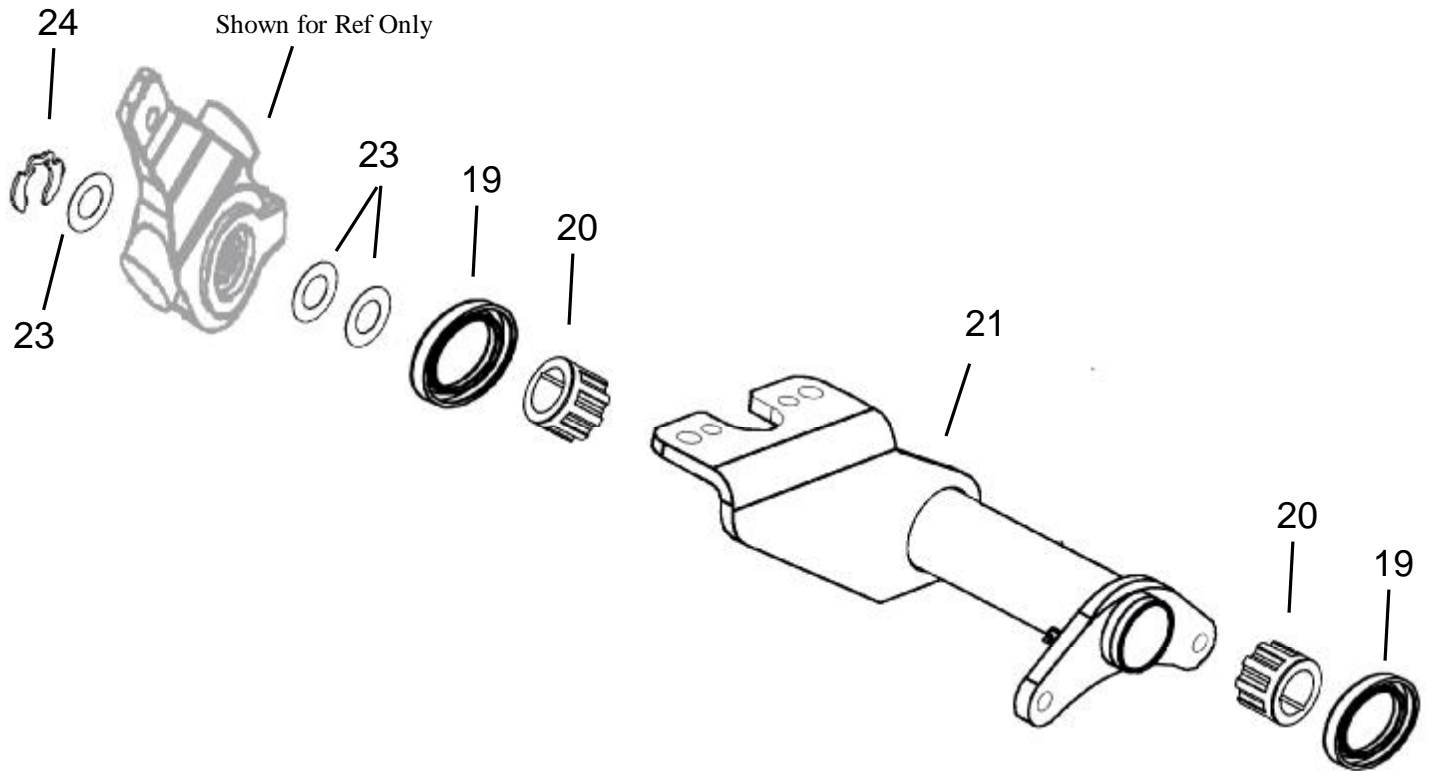

BBAK03D

**13K(15X4) BRAKE BRACKET ASSY KIT DANA
SL1186 – SL1190
AND OTHER 13K SUSPENSION / AXLES**

SL/STL

* BBAK03D-16 LH

** BBAK03D-26 RH

REF: DANA ES-150-4L BRAKE MODEL

PARTS LIST

Item	Qty. Per Brake	WC/ DANA #	Description
21	1	K025904 *	BRACKET ASSEMBLY LH
	1	K025905 **	BRACKET ASSEMBLY RH
included in item 21	20	2	1008220 CAMSHAFT BUSHING
	19	2	1005846 GREASE SEAL
23***	4	1005202	WASHER, BRAKE ADJUSTER INNER
24	1	804017	CAMSHAFT RETAINER SNAP RING
***	Quantity is as required to adjust to proper fit (.030" Washers)		