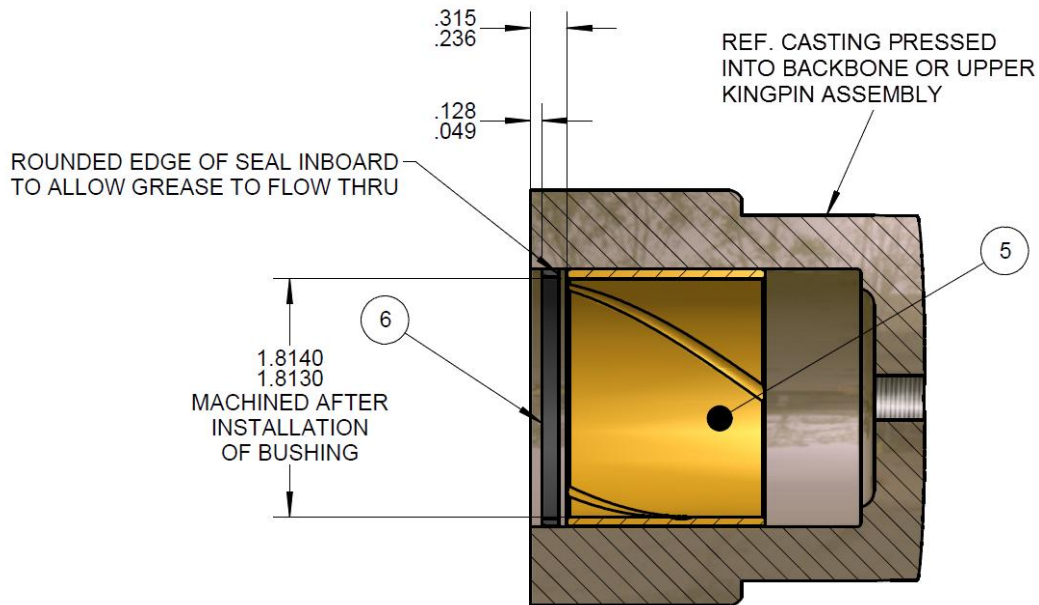

SRK107-01

Kingpin Kit – SL1093/SL1195/SL13AA/SL2065
(Less Kingpins)

SRK

Image not available

Part List

Item	Part Number	Qty	Description
10	11448	2	GREASE FITTING
11	7X1002	1	LOCK PIN
12	143699-0062	1	NUT - LOCK PIN 8K WESTPORT
5	R-004725	2	KING PIN BUSHING
6	R-002593	2	KING PIN SEAL
8	19690-014	3	SHIM .010 10K 3.00" OD X 1.88" ID
9	T1822SGX	1	BEARING THRUST